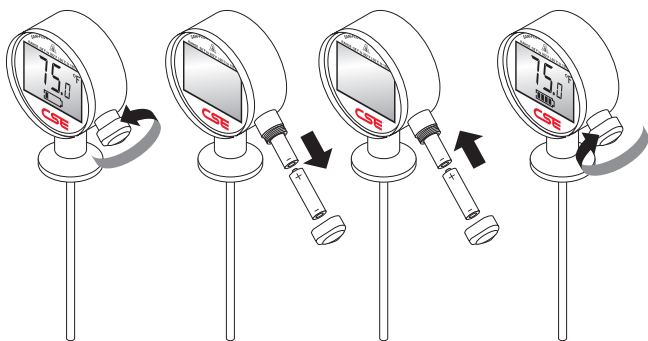

Sani-Flow™ Digital Thermometer Recalibration & Battery Replacement Procedure

Lens Removal

Recalibration

Battery Replacement

Unit Conversion