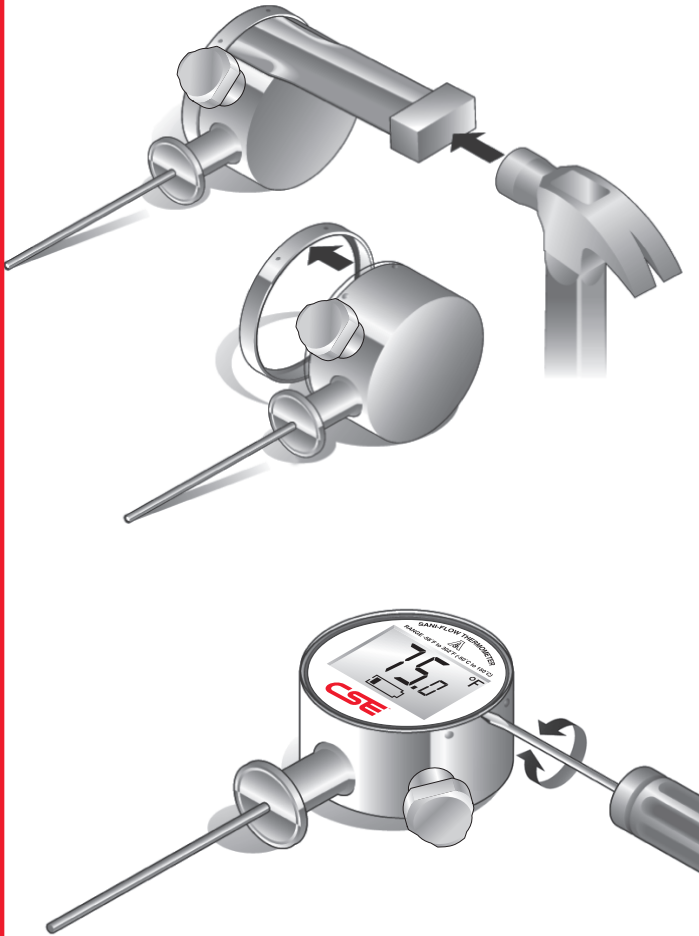

Sani-Flow™ Digital Thermometer Recalibration & Battery Replacement Procedure

Lens Removal

Recalibration

Battery Replacement

Unit Conversion