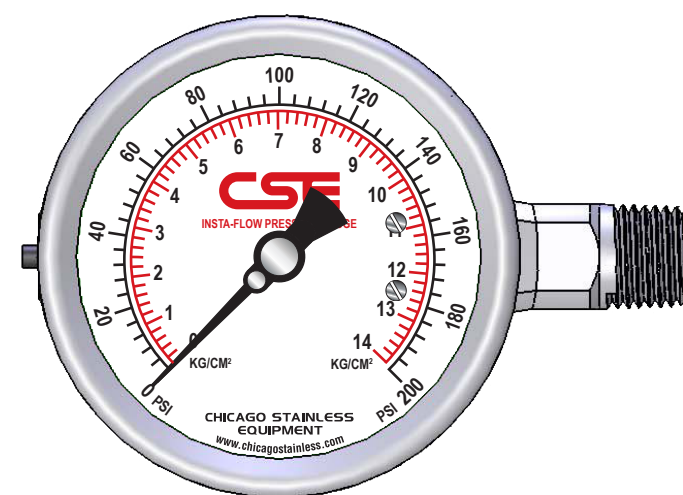

2-1/2" BOTTOM MOUNT

2-1/2" BACK MOUNT

2-1/2" LEFT SIDE MOUNT

2-1/2" TOP MOUNT

2-1/2" RIGHT SIDE MOUNT

4" BOTTOM MOUNT
(Shown with 1/2" NPT)

4" BACK MOUNT
(Available with 1/4" NPT only)