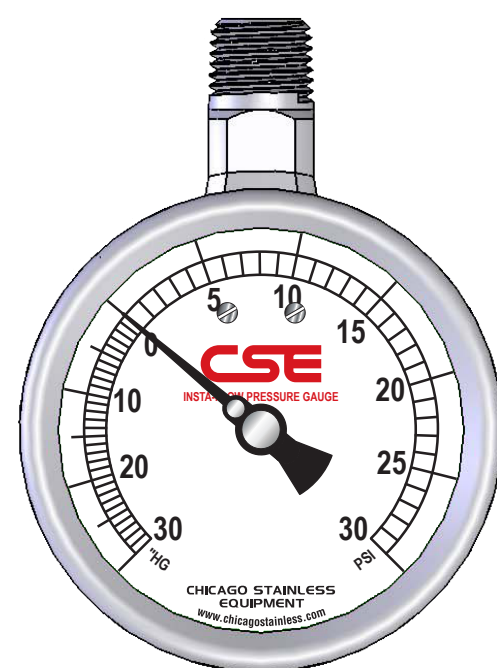

2-1/2" BOTTOM MOUNT

2-1/2" BACK MOUNT

2-1/2" LEFT SIDE MOUNT

2-1/2" TOP MOUNT

2-1/2" RIGHT SIDE MOUNT

4" BOTTOM MOUNT
(Shown with 1/2" NPT)

4" BACK MOUNT
(Available with 1/4" NPT only)