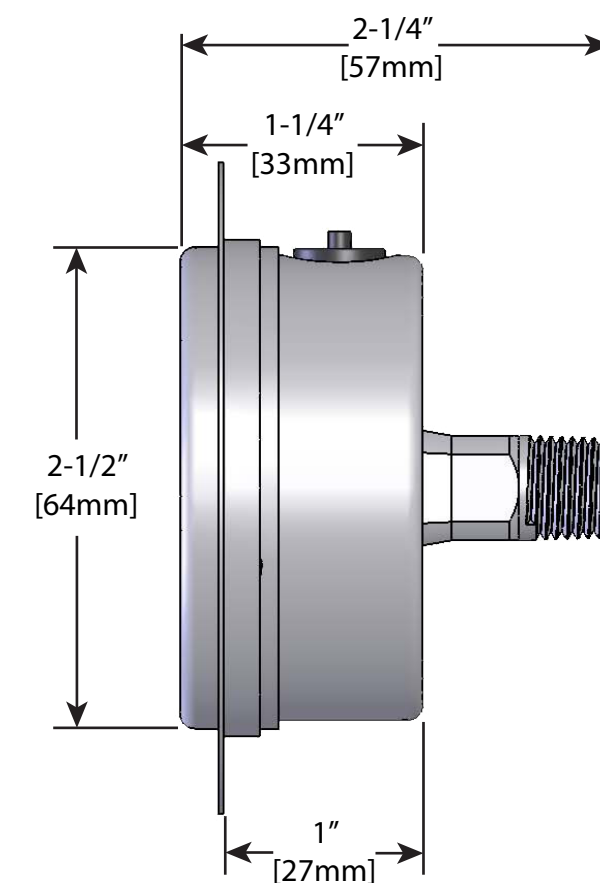

2-1/2" BOTTOM MOUNT

2-1/2" BACK MOUNT

2-1/2" LEFT SIDE MOUNT

2-1/2" TOP MOUNT

2-1/2" RIGHT SIDE MOUNT

4" BOTTOM MOUNT
(Shown with 1/2" NPT)

4" BACK MOUNT
(Available with 1/4" NPT only)