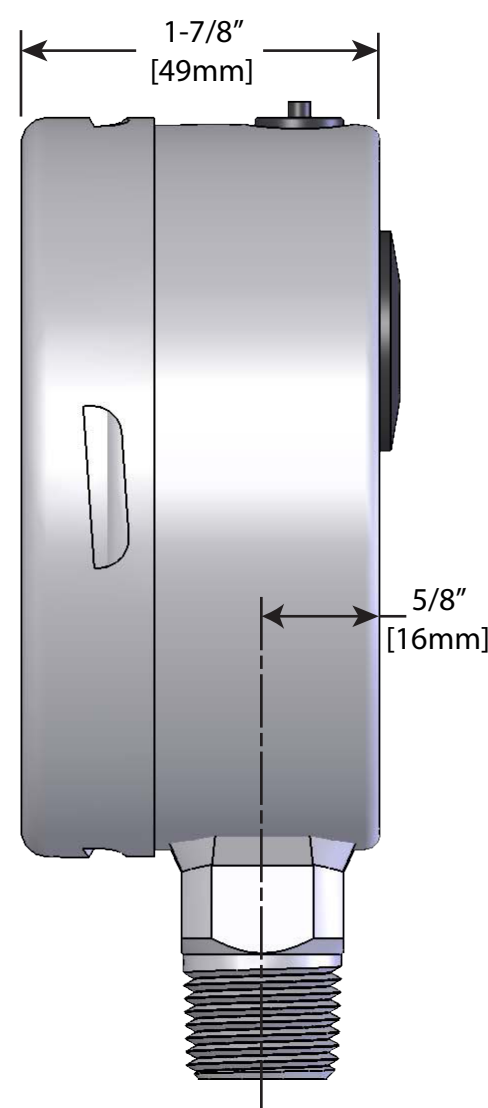

2-1/2" BOTTOM MOUNT

2-1/2" BACK MOUNT

2-1/2" LEFT SIDE MOUNT

2-1/2" TOP MOUNT

2-1/2" RIGHT SIDE MOUNT

4" BOTTOM MOUNT
(Shown with 1/2" NPT)

4" BACK MOUNT
(Available with 1/4" NPT only)