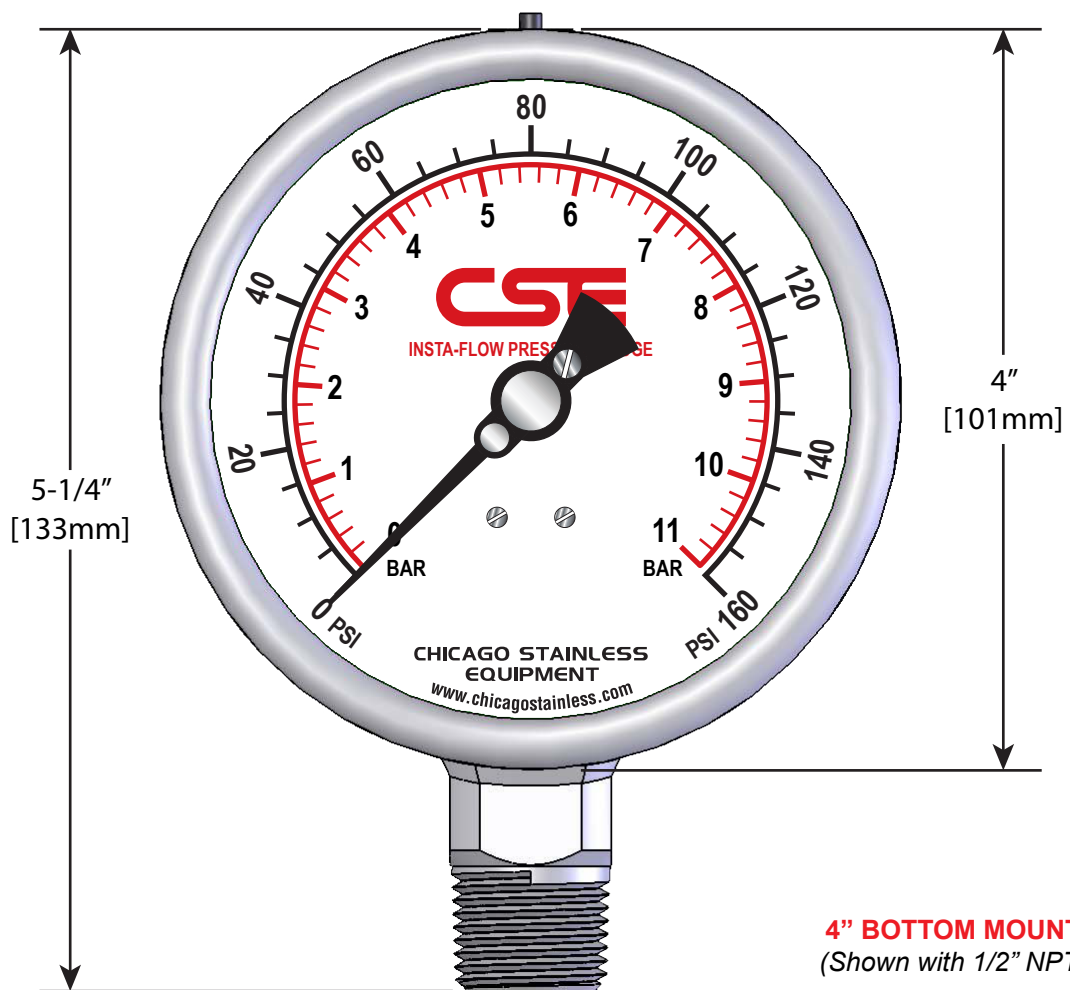

2-1/2" BOTTOM MOUNT

2-1/2" BACK MOUNT

2-1/2" LEFT SIDE MOUNT

2-1/2" TOP MOUNT

2-1/2" RIGHT SIDE MOUNT

4" BOTTOM MOUNT
(Shown with 1/2" NPT)

4" BACK MOUNT
(Available with 1/4" NPT only)