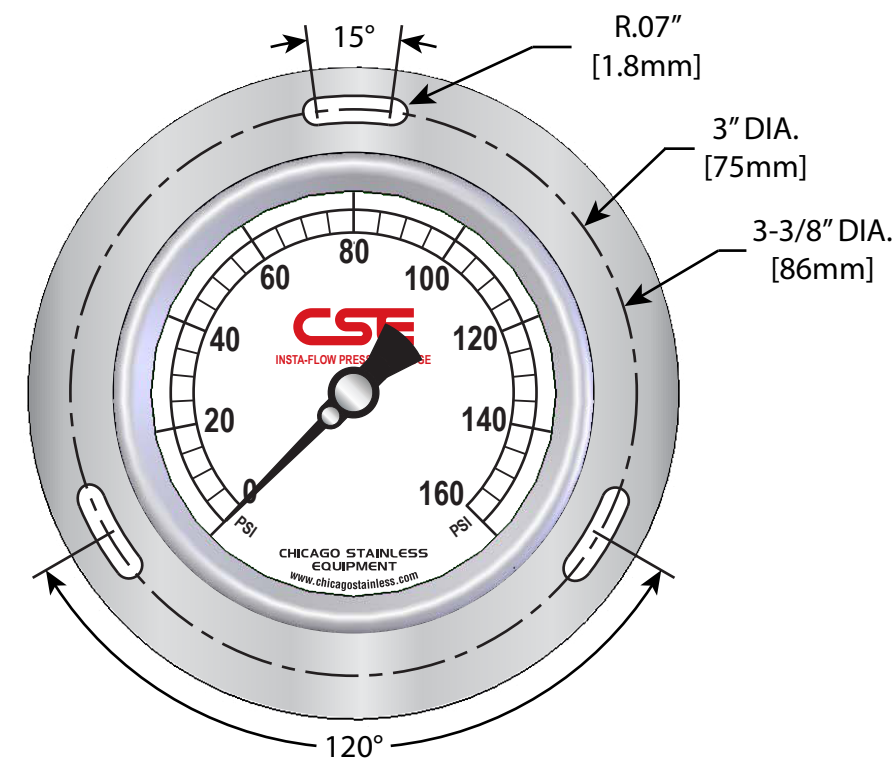

2-1/2" BOTTOM MOUNT

2-1/2" BACK MOUNT

2-1/2" LEFT SIDE MOUNT

2-1/2" TOP MOUNT

2-1/2" RIGHT SIDE MOUNT

4" BOTTOM MOUNT
(Shown with 1/2" NPT)

4" BACK MOUNT
(Available with 1/4" NPT only)