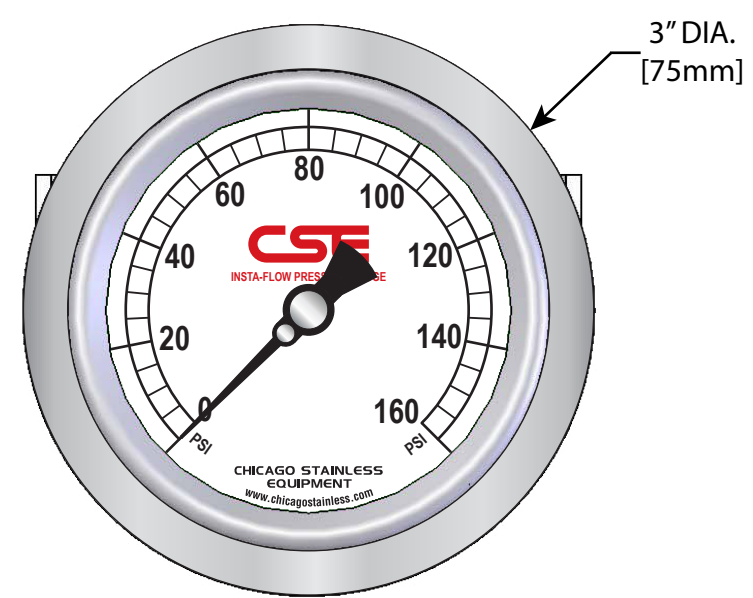

2-1/2" BOTTOM MOUNT

2-1/2" BACK MOUNT

2-1/2" LEFT SIDE MOUNT

2-1/2" TOP MOUNT

2-1/2" RIGHT SIDE MOUNT

4" BOTTOM MOUNT
(Shown with 1/2" NPT)

4" BACK MOUNT
(Available with 1/4" NPT only)