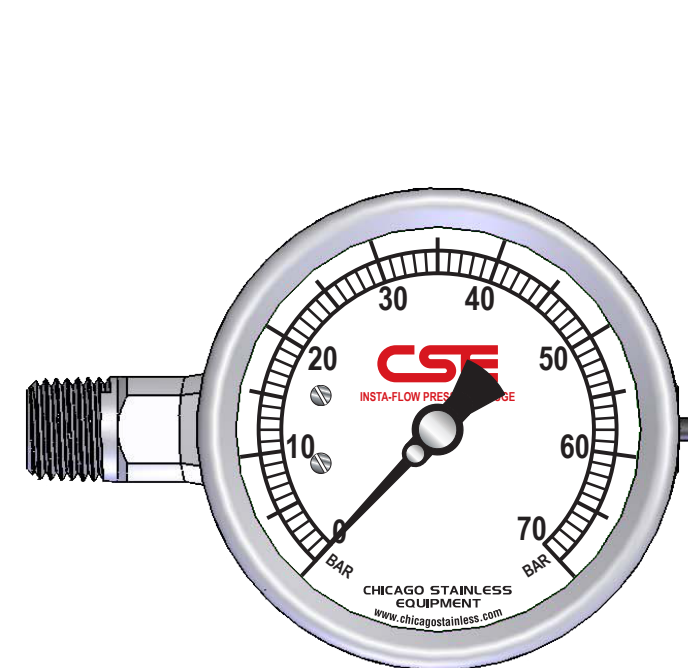

2-1/2" BOTTOM MOUNT

2-1/2" BACK MOUNT

2-1/2" LEFT SIDE MOUNT

2-1/2" TOP MOUNT

2-1/2" RIGHT SIDE MOUNT

4" BOTTOM MOUNT
(Shown with 1/2" NPT)

4" BACK MOUNT
(Available with 1/4" NPT only)