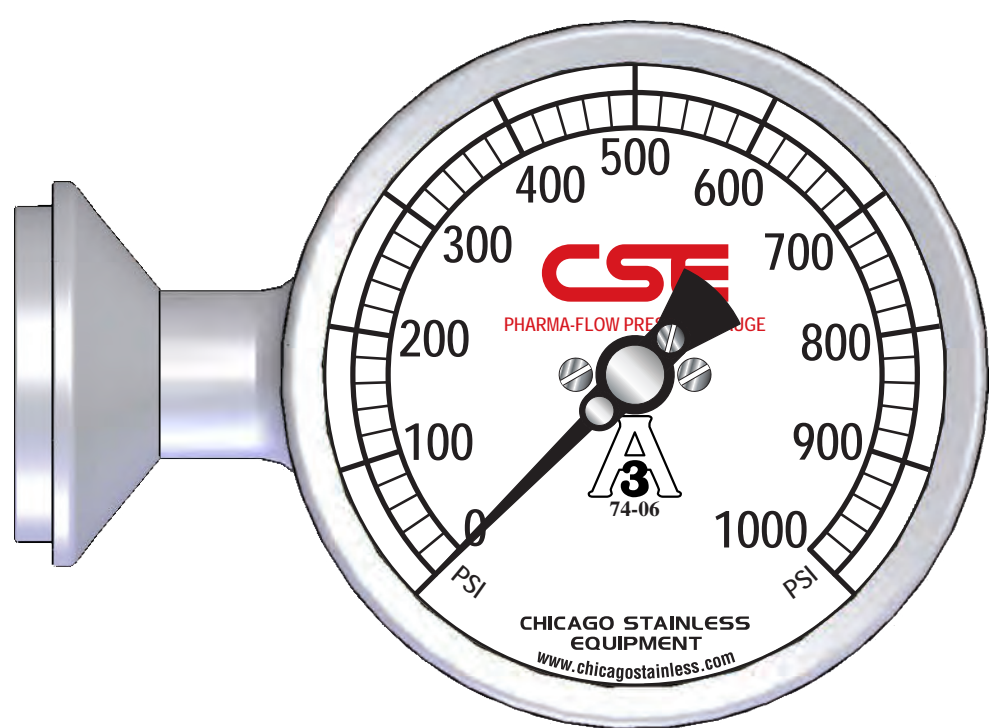

**3-1/2" BOTTOM MOUNT**  
(Shown with 2" Tri-Clamp)

**3-1/2" BACK MOUNT**  
(Shown with 2" Tri-Clamp)

**3-1/2" LEFT SIDE MOUNT**  
(Shown with 1-1/2" Male I-Line)

**3-1/2" TOP MOUNT**  
(Shown with 2" Male I-Line)

**3-1/2" RIGHT SIDE MOUNT**  
(Shown with 1-1/2" Tri-Clamp)

**5" BOTTOM MOUNT**  
(Shown with 2" Tri-Clamp)

**5" BACK MOUNT**  
(Shown with 2" Tri-Clamp)