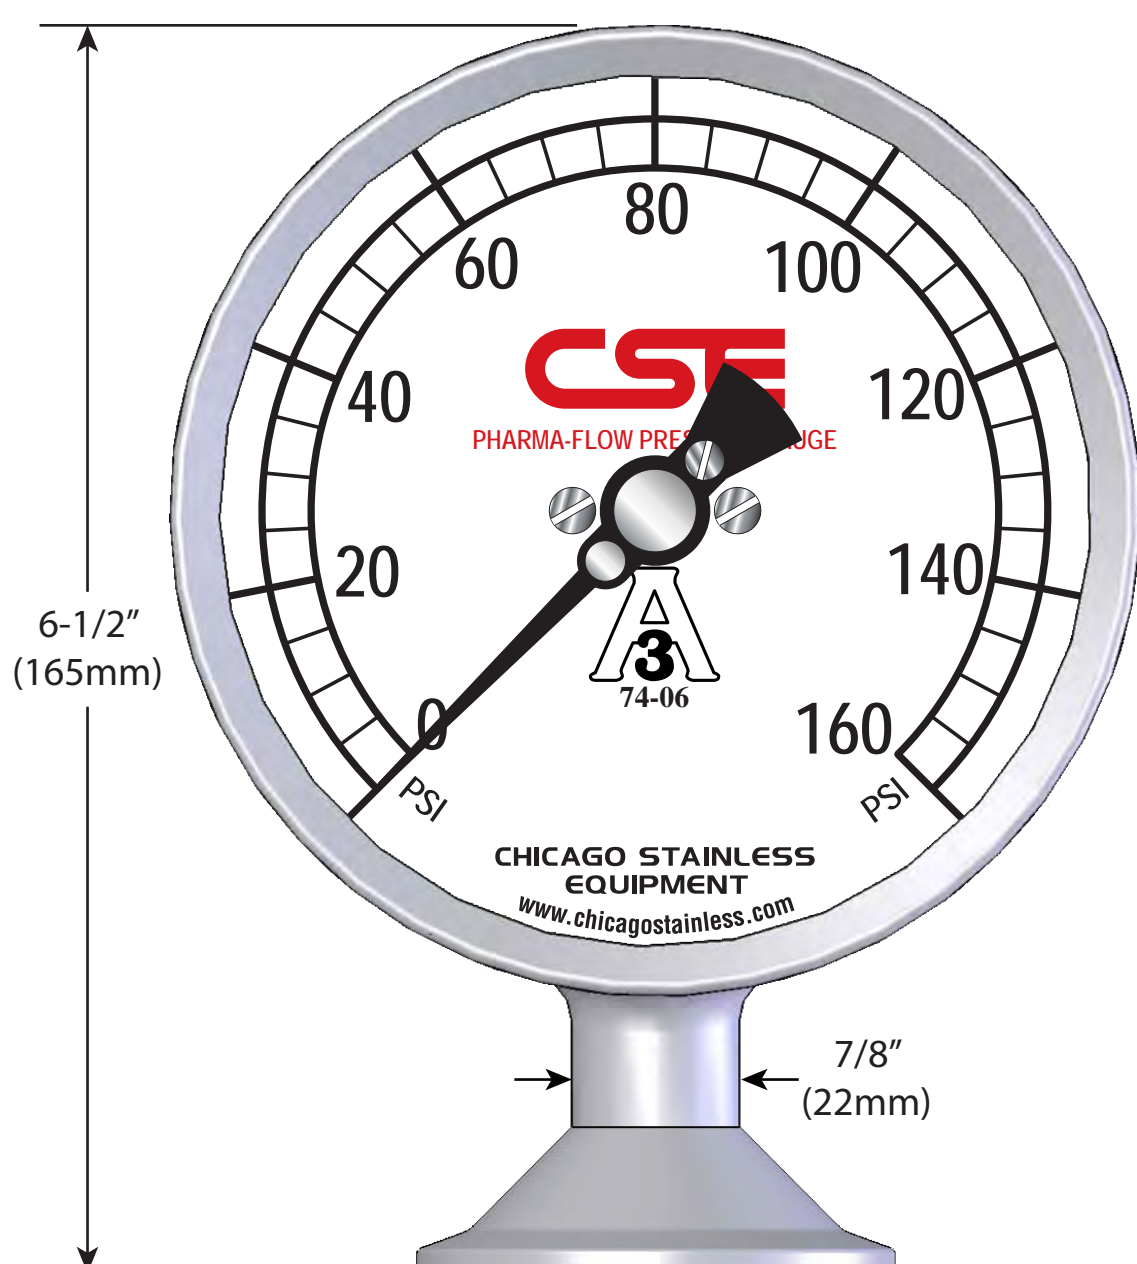

**3-1/2" BOTTOM MOUNT**  
(Shown with 2" Tri-Clamp)

**3-1/2" BACK MOUNT**  
(Shown with 2" Tri-Clamp)

**3-1/2" LEFT SIDE MOUNT**  
(Shown with 1-1/2" Male I-Line)

**3-1/2" TOP MOUNT**  
(Shown with 2" Male I-Line)

**3-1/2" RIGHT SIDE MOUNT**  
(Shown with 1-1/2" Tri-Clamp)

**5" BOTTOM MOUNT**  
(Shown with 2" Tri-Clamp)

**5" BACK MOUNT**  
(Shown with 2" Tri-Clamp)