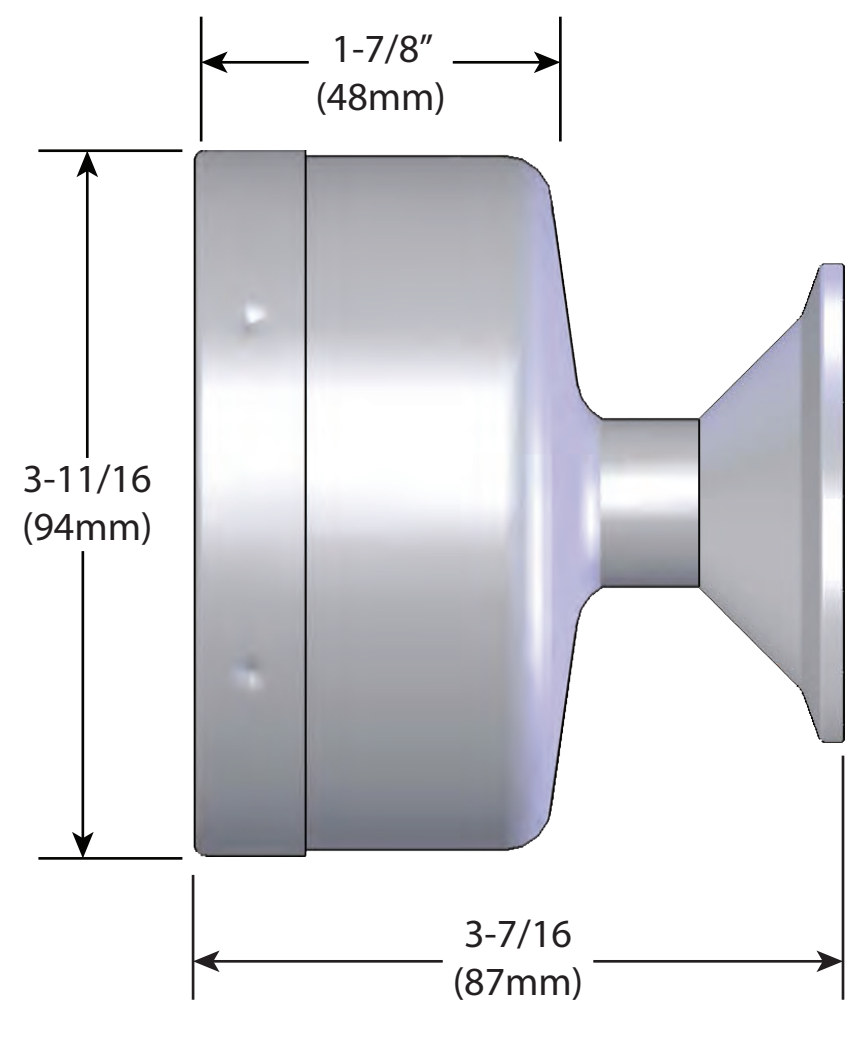

**3-1/2" BOTTOM MOUNT**  
(Shown with 2" Tri-Clamp)

**3-1/2" BACK MOUNT**  
(Shown with 2" Tri-Clamp)

**3-1/2" LEFT SIDE MOUNT**  
(Shown with 1-1/2" Male I-Line)

**3-1/2" TOP MOUNT**  
(Shown with 2" Male I-Line)

**3-1/2" RIGHT SIDE MOUNT**  
(Shown with 1-1/2" Tri-Clamp)

**5" BOTTOM MOUNT**  
(Shown with 2" Tri-Clamp)

**5" BACK MOUNT**  
(Shown with 2" Tri-Clamp)