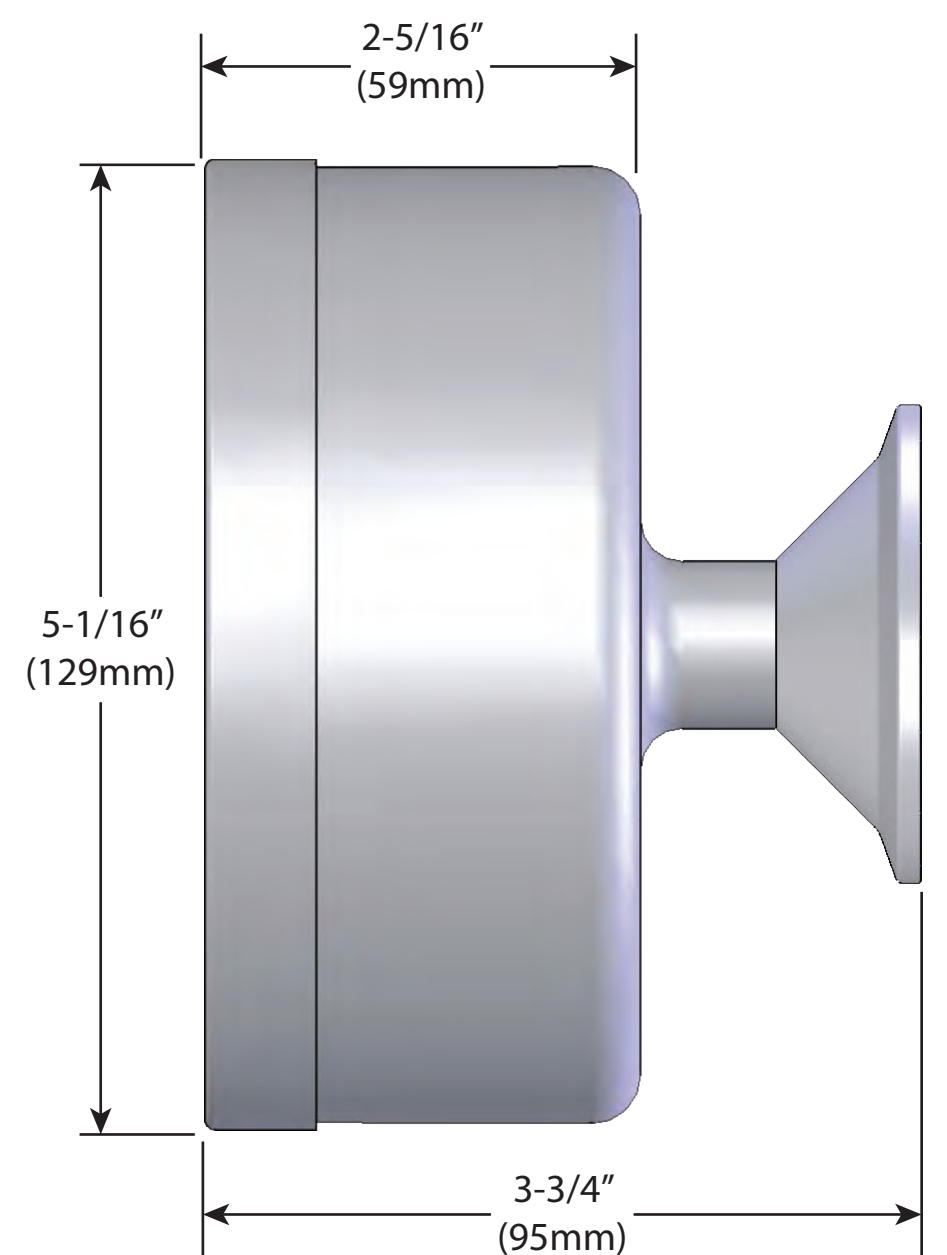

**3-1/2" BOTTOM MOUNT**  
(Shown with 2" Tri-Clamp)

**3-1/2" BACK MOUNT**  
(Shown with 2" Tri-Clamp)

**3-1/2" LEFT SIDE MOUNT**  
(Shown with 1-1/2" Male I-Line)

**3-1/2" TOP MOUNT**  
(Shown with 2" Male I-Line)

**3-1/2" RIGHT SIDE MOUNT**  
(Shown with 1-1/2" Tri-Clamp)

**5" BOTTOM MOUNT**  
(Shown with 2" Tri-Clamp)

**5" BACK MOUNT**  
(Shown with 2" Tri-Clamp)