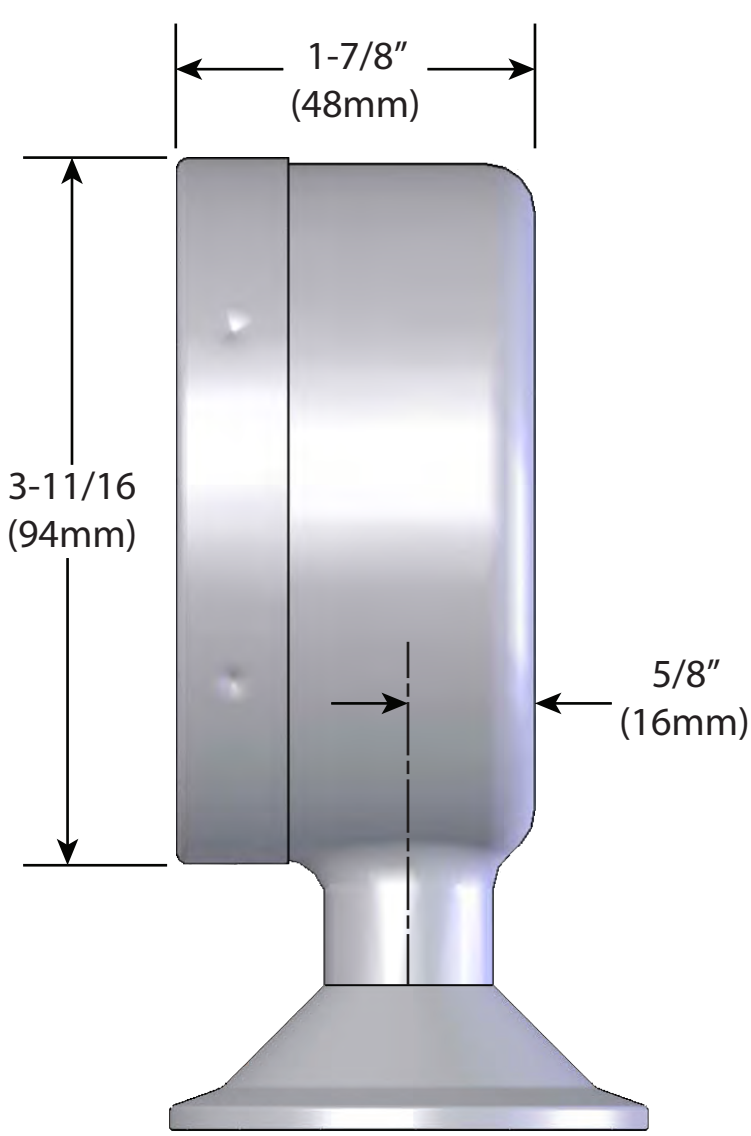

**3-1/2" BOTTOM MOUNT**  
(Shown with 2" Tri-Clamp)

**3-1/2" BACK MOUNT**  
(Shown with 2" Tri-Clamp)

**3-1/2" LEFT SIDE MOUNT**  
(Shown with 1-1/2" Male I-Line)

**3-1/2" TOP MOUNT**  
(Shown with 2" Male I-Line)

**3-1/2" RIGHT SIDE MOUNT**  
(Shown with 1-1/2" Tri-Clamp)

**5" BOTTOM MOUNT**  
(Shown with 2" Tri-Clamp)

**5" BACK MOUNT**  
(Shown with 2" Tri-Clamp)