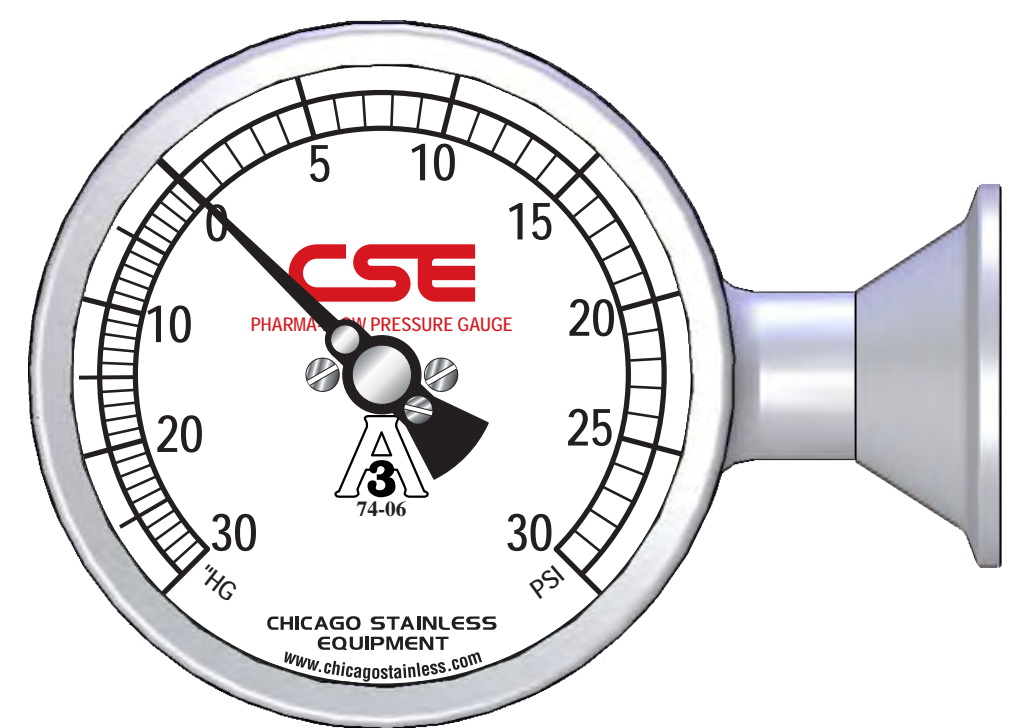

**3-1/2" BOTTOM MOUNT**  
(Shown with 2" Tri-Clamp)

**3-1/2" BACK MOUNT**  
(Shown with 2" Tri-Clamp)

**3-1/2" LEFT SIDE MOUNT**  
(Shown with 1-1/2" Male I-Line)

**3-1/2" TOP MOUNT**  
(Shown with 2" Male I-Line)

**3-1/2" RIGHT SIDE MOUNT**  
(Shown with 1-1/2" Tri-Clamp)

**5" BOTTOM MOUNT**  
(Shown with 2" Tri-Clamp)

**5" BACK MOUNT**  
(Shown with 2" Tri-Clamp)