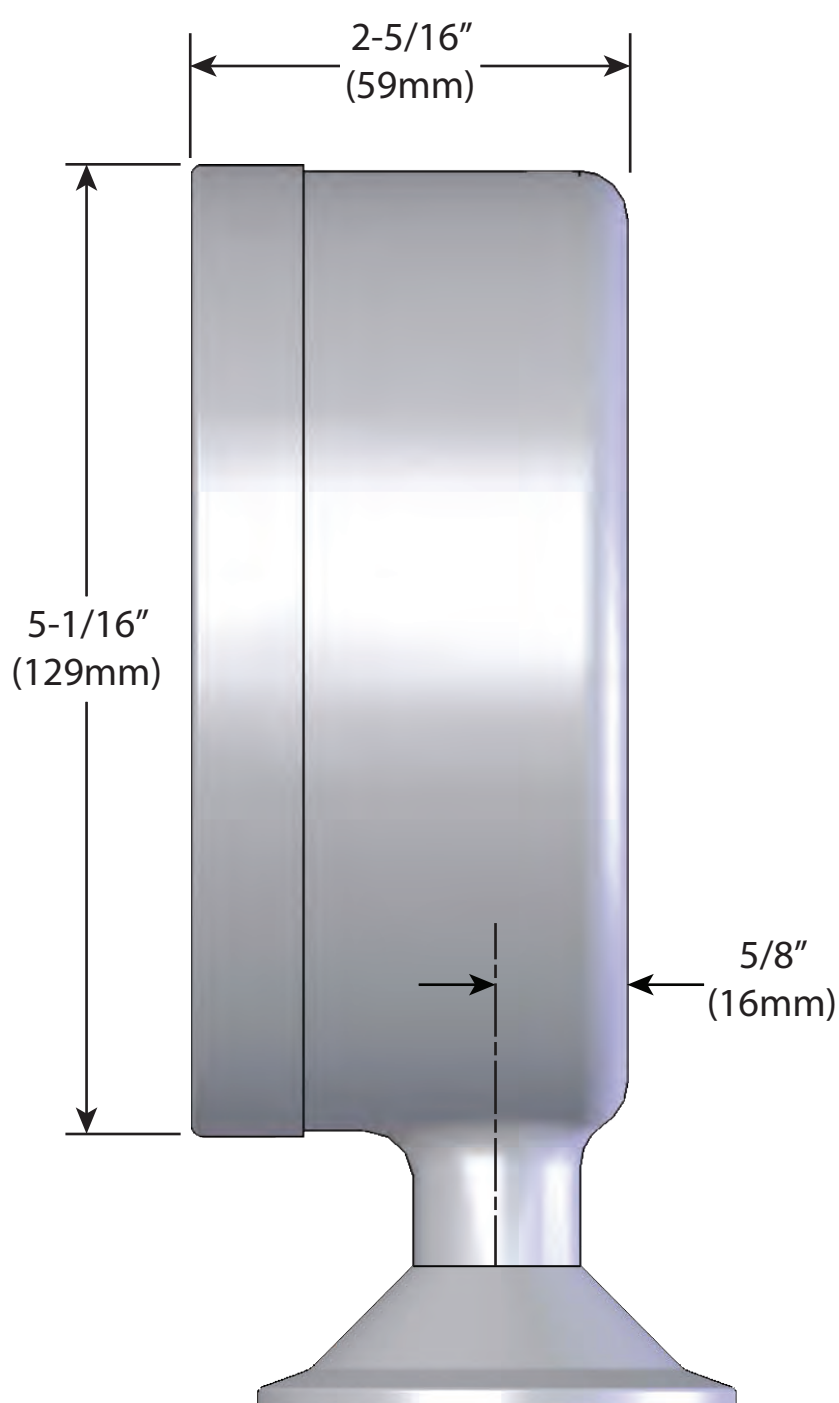

**3-1/2" BOTTOM MOUNT**  
(Shown with 2" Tri-Clamp)

**3-1/2" BACK MOUNT**  
(Shown with 2" Tri-Clamp)

**3-1/2" LEFT SIDE MOUNT**  
(Shown with 1-1/2" Male I-Line)

**3-1/2" TOP MOUNT**  
(Shown with 2" Male I-Line)

**3-1/2" RIGHT SIDE MOUNT**  
(Shown with 1-1/2" Tri-Clamp)

**5" BOTTOM MOUNT**  
(Shown with 2" Tri-Clamp)

**5" BACK MOUNT**  
(Shown with 2" Tri-Clamp)