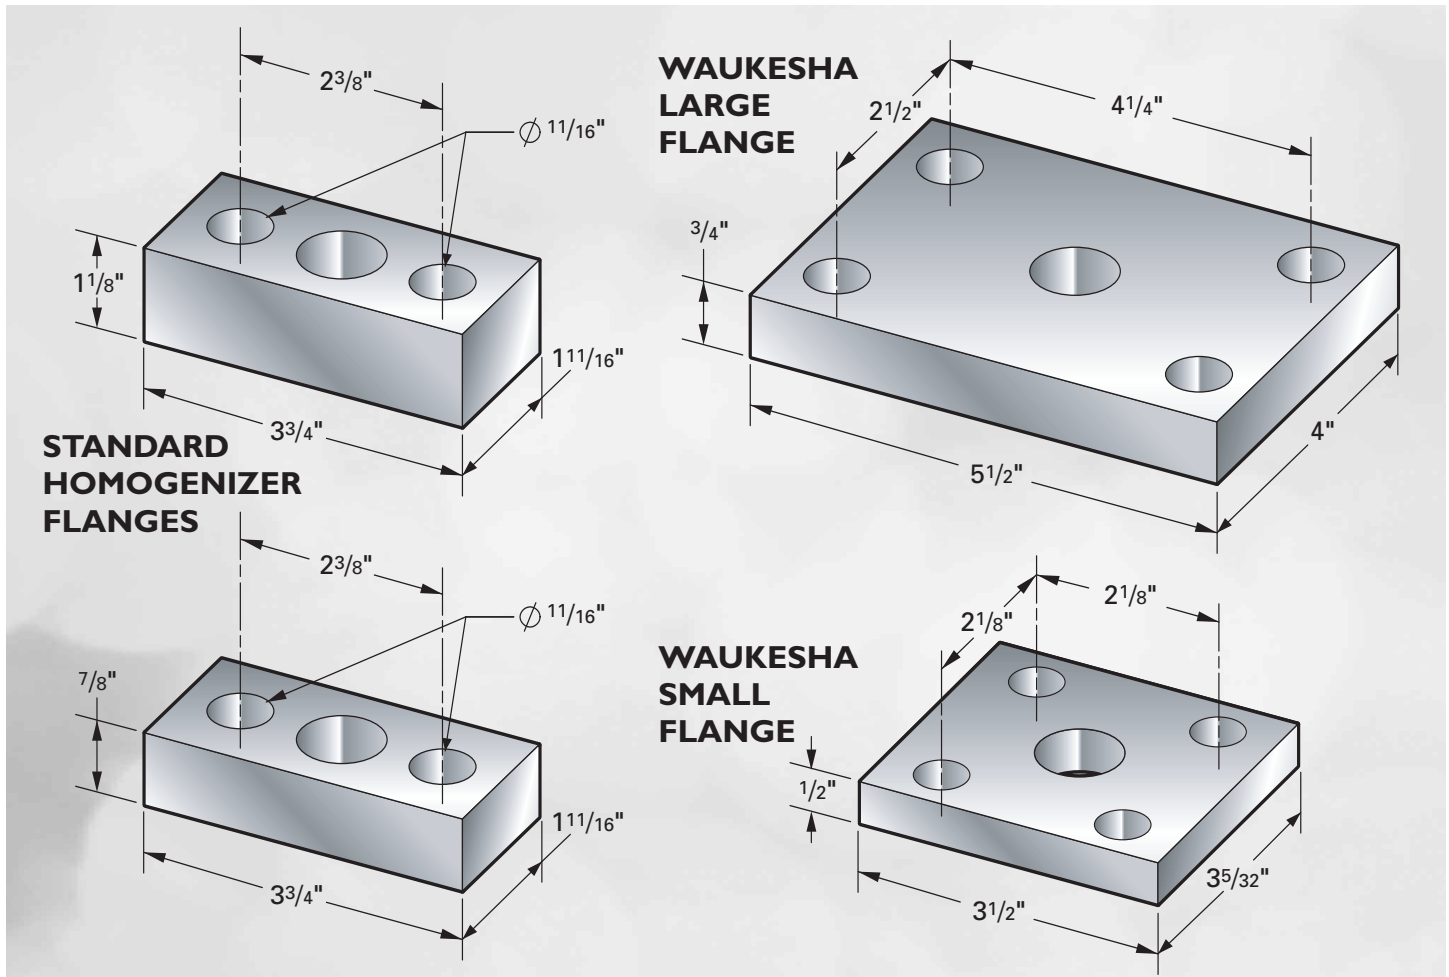

CHICAGO STAINLESS EQUIPMENT

SANI-FLOW

HOMOGENIZER PRESSURE GAUGES FLANGES

Chicago Stainless Equipment
 1280 SW 34th Street
 Palm City, Florida 34990, U.S.A.
 800-927-8575 • 772-781-1441
 fax 772-781-1488
 hpg@chicagostainless.com