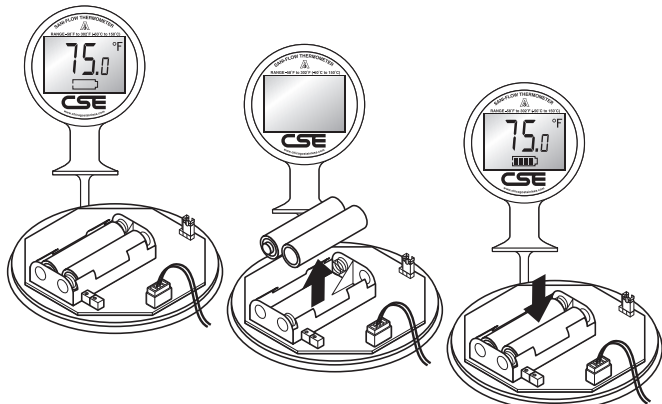

CSE™ CHICAGO STAINLESS EQUIPMENT

Sani-Flow™ Digital Thermometer Recalibration & Battery Replacement Procedure

Lens Removal

Recalibration

Battery Replacement

Unit Conversion