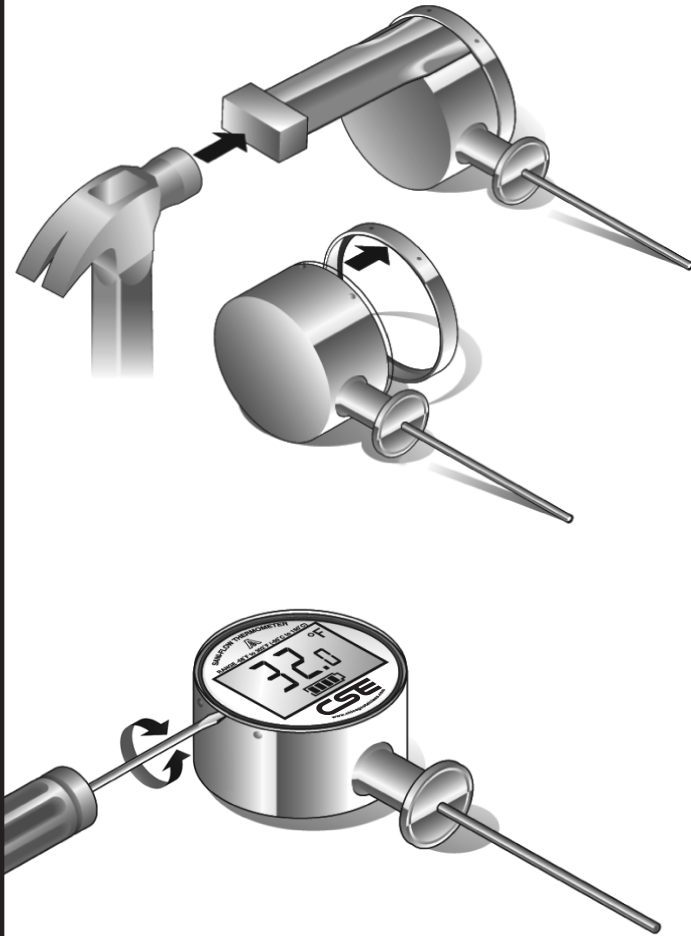

CSE™ CHICAGO STAINLESS EQUIPMENT

Sani-Flow™ Digital Thermometer Recalibration & Battery Replacement Procedure

Lens Removal

Recalibration

Battery Replacement

Unit Conversion