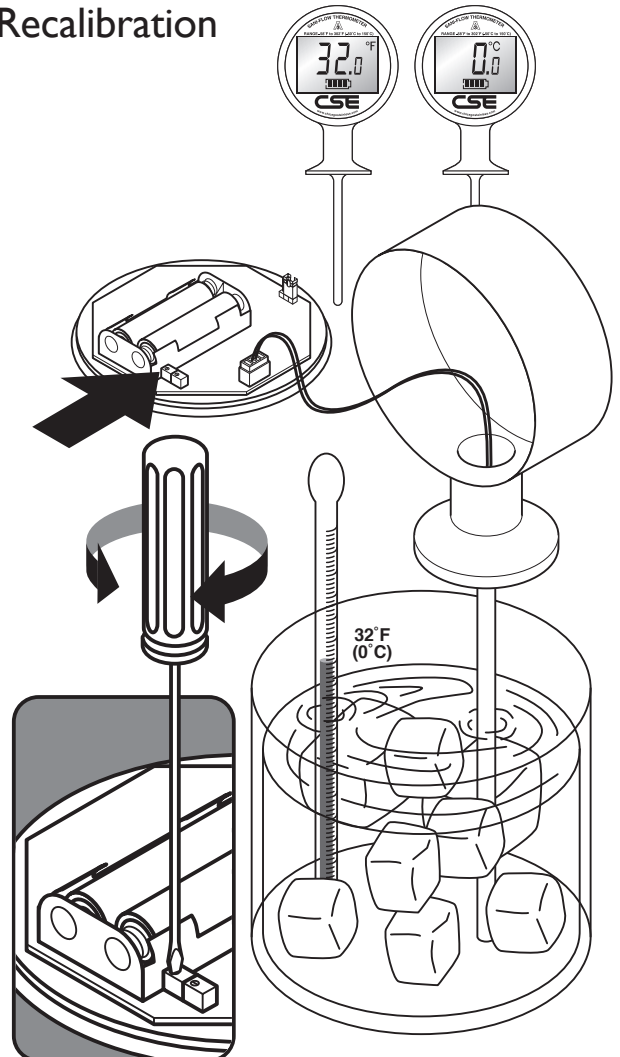

CSE™ CHICAGO STAINLESS EQUIPMENT

Sani-Flow™ Digital Thermometer Recalibration & Battery Replacement Procedure

Lens Removal

Recalibration

Battery Replacement

Unit Conversion